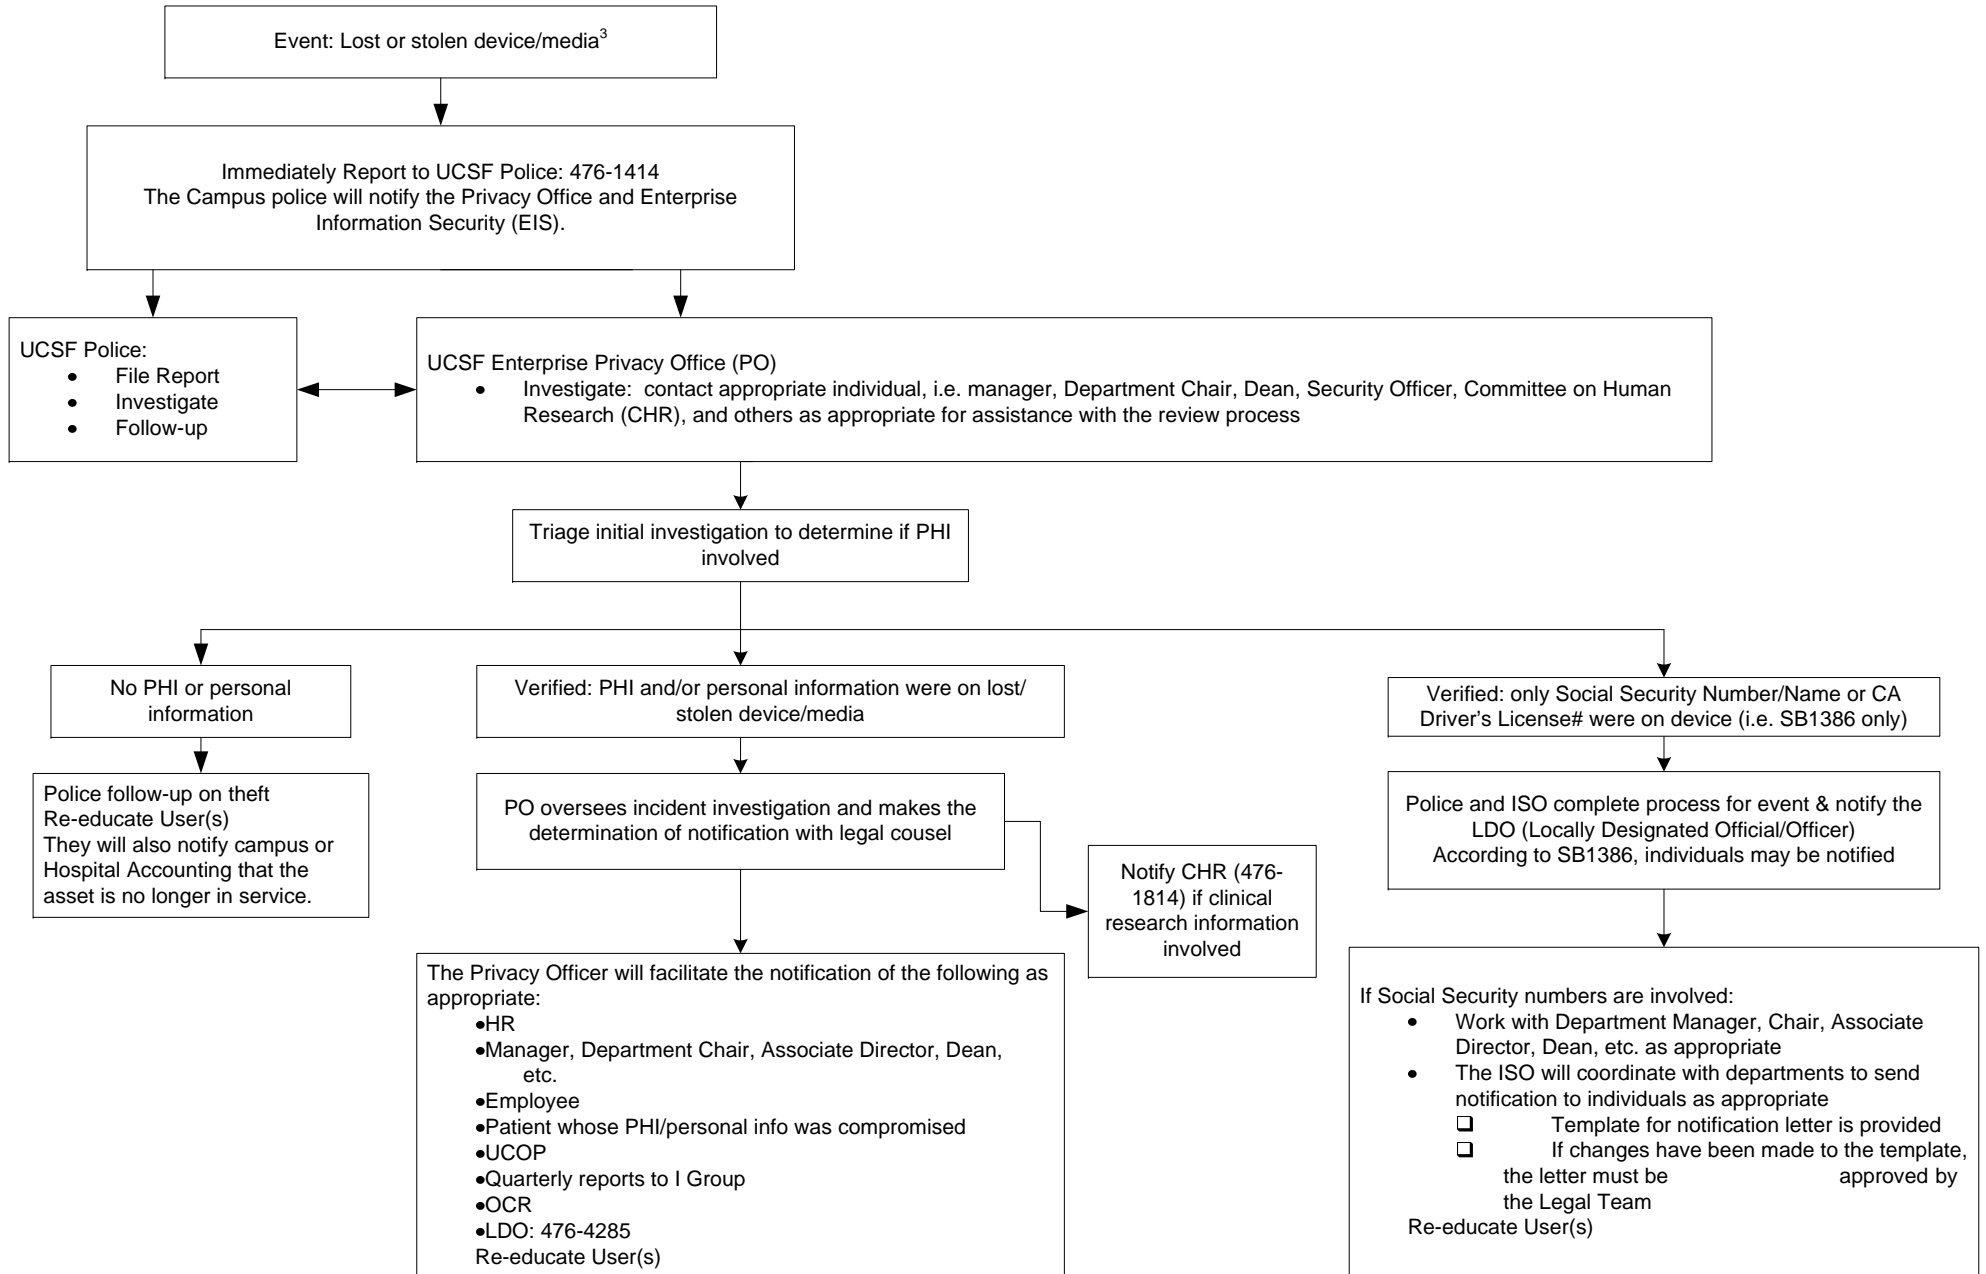

UCSF

Lost/stolen Mobile Device¹ and/or Media²

All incidents must be reported to Campus Police

¹ **Device:** PC, laptop, PDA, text pagers, cell phones, cell phones with camera, digital cameras, home computers, all dictation devices (Go MD)

² **Media:** CD, floppy disk, memory sticks, jazz drive, removable storage devices

³ **All other stolen devices:** Individuals should contact the Police for any stolen UCSF property